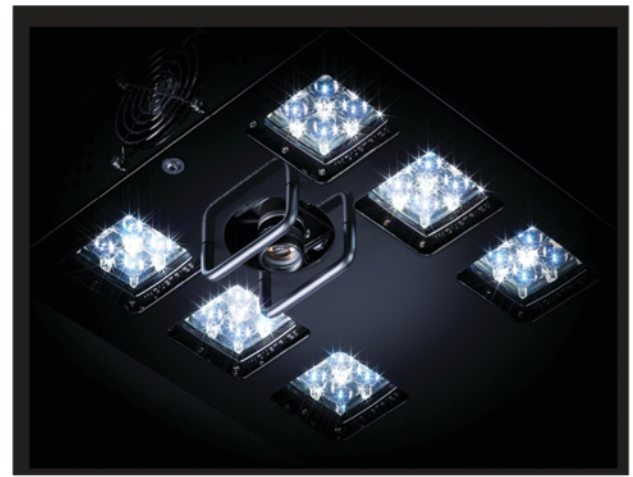

ONLY golf simulator on the market that can track your club head, direction and provide live video playback.

Fastest frame rate available at 600fps, SwingTrack Club™ provides HD playback and displays the moment of impact of the player's shot.

See your progress. Unlike traditional golf simulators, SwingTrack™ doesn't limit you to training with data only. The visual feedback provides unprecedented training capabilities.

Use Real Equipment. No need for marked balls or clubs. Use the same equipment as you do on the golf course.
Conveniently Mounts to the Ceiling. Compact and sleek design integrates seamlessly into your space.

The Ball Flight Camera System.

Less Hassle, More Golf. With an incredible 2000 frames per second this camera system has redefined golf simulation. Flight tracking will give you the most realistic golf experience available.